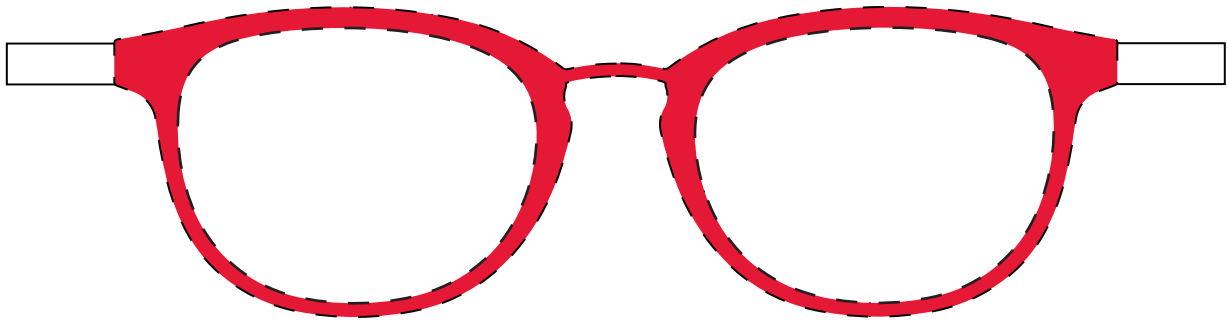

FLUTTER

Paper Doll - Lila

Once printed, this ruler should measure 4" in length

Cut along the dotted lines