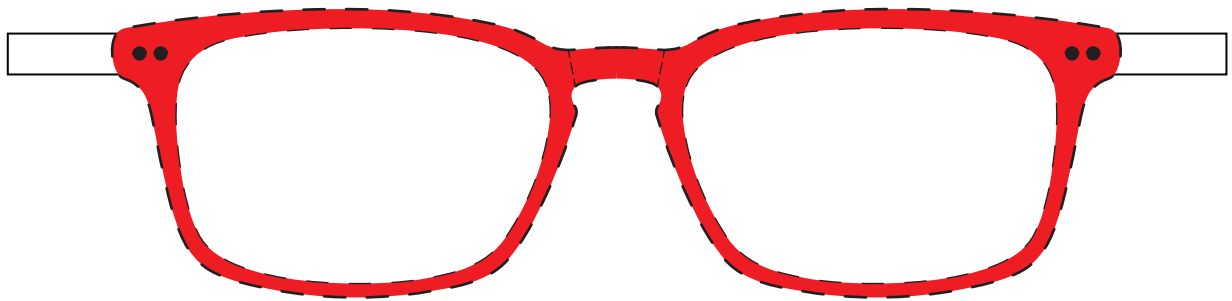

FLUTTER

# Paper Doll - Greer

Once printed, this ruler should measure 4" in length

Cut along the dotted lines