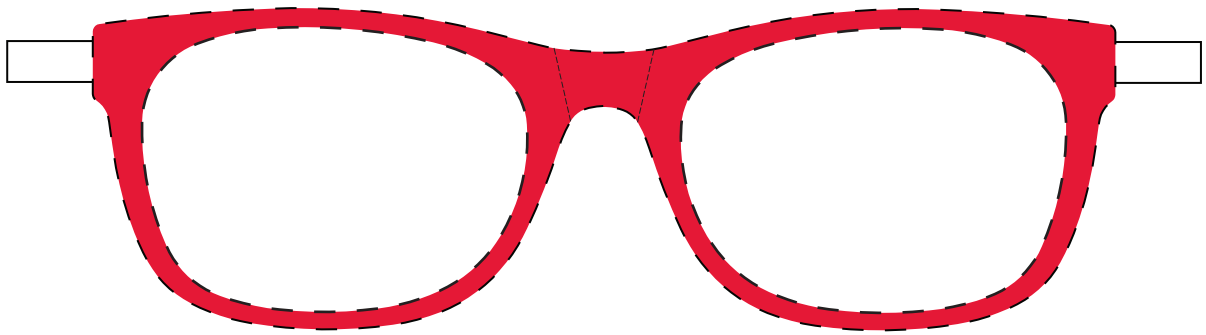

FLUTTER

Paper Doll - Christie

Once printed, this ruler should measure 4" in length

Cut along the dotted lines