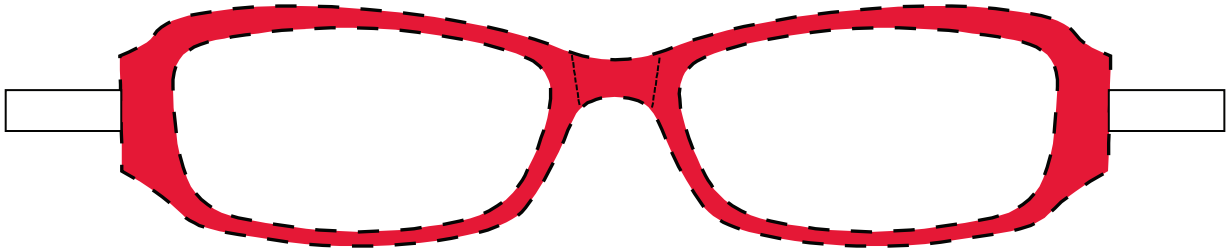

FLUTTER

Paper Doll - Angela

Go ahead. Captivate your audience and take Angela for a whirl. Angela's softly angular, wrap-around frames and temples are made of hand-polished acetate.

Once printed, this ruler should measure 4" in length

Cut along the dotted lines 