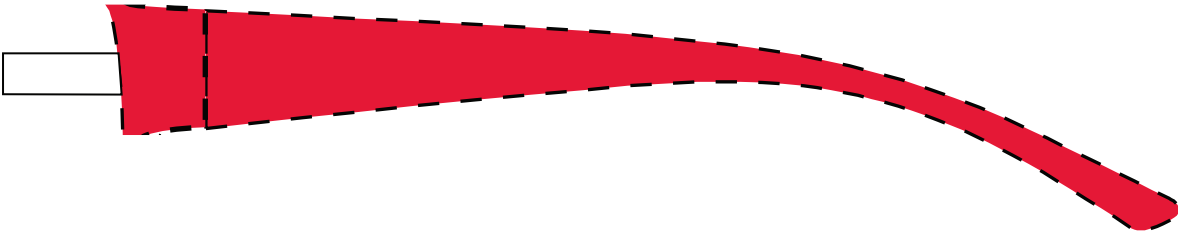

FLUTTER

Paper Doll - Angela

Go ahead. Captivate your audience and take Angela for a whirl. Angela's softly angular, wrap-around frames and temples are made of hand-polished acetate.

Once printed, this ruler should measure 4" in length

Cut along the dotted lines 