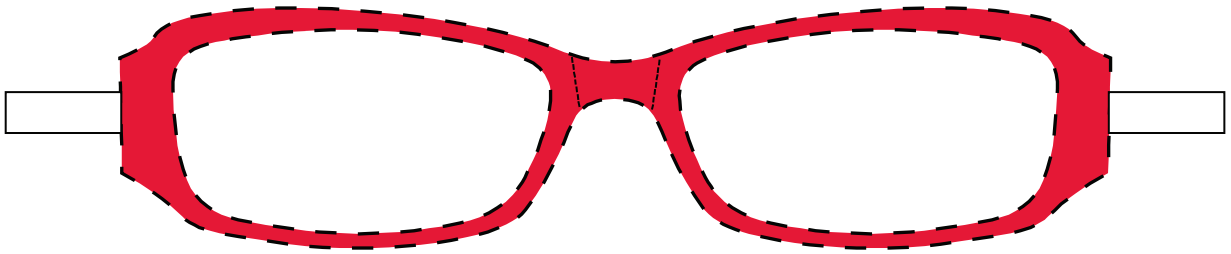

FLUTTER

Paper Doll - Angela

Go ahead. Captivate your audience and take Angela for a whirl. Angela's softly angular, wrap-around frames and temples are made of hand-polished acetate.

Once printed, this ruler should measure 4" in length

Cut along the dotted lines 