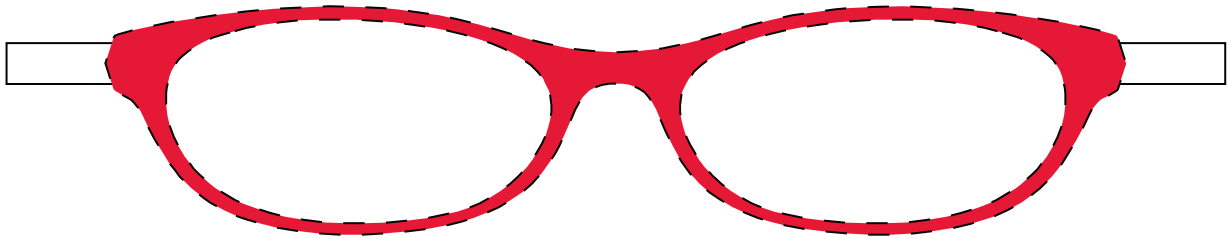

## Paper Doll - Smilla

I'm sexy and I know it. Smilla's sassy cat eyes and temples are made of hand-polished acetate.

Once printed, this ruler should measure 4" in length

Cut along the dotted lines