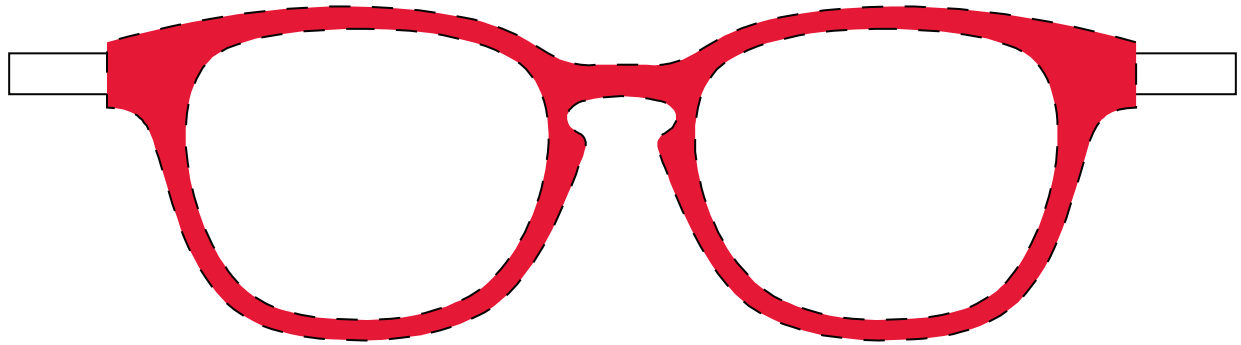

FLUTTER

Paper Doll - Scout

No slave to fashion are you. These classic, retro frames have a keyhole bridge with vertical lenses. Scout is made of hand-polished acetate frames with a choice of lens for reading glasses or reading sunglasses.

Once printed, this ruler should measure 4" in length

Cut along the dotted lines