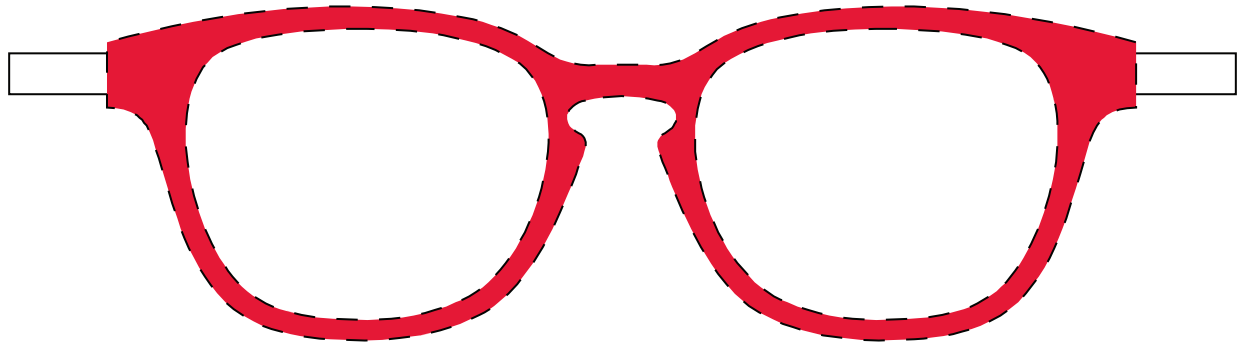

## Paper Doll - Scout

No slave to fashion are you. These classic, retro frames have a keyhole bridge with vertical lenses. Scout is made of hand-polished acetate frames with a choice of lens for reading glasses or reading sunglasses.

Once printed, this ruler should measure 4" in length

Cut along the dotted lines 