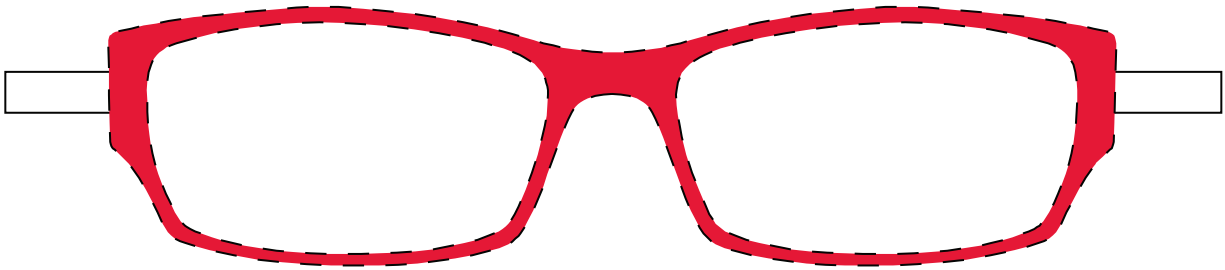

FLUTTER

Paper Doll - Clarice

Seductive librarian style. Clarice's rectangular, wrap-around frames and temples are made of hand-polished acetate.

Once printed, this ruler should measure 4" in length

Cut along the dotted lines