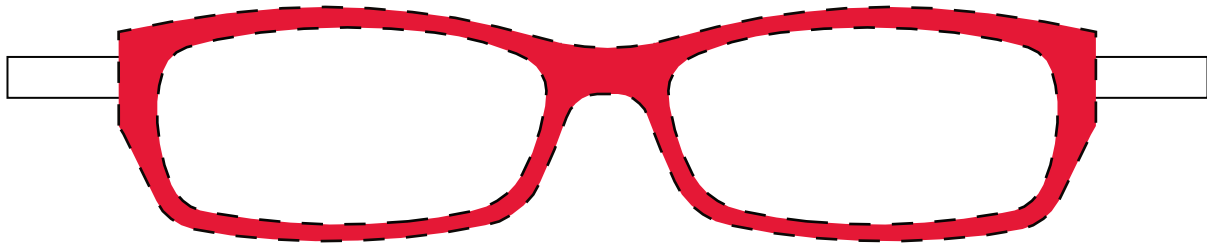

# Paper Doll - Olan

Once printed, this ruler should measure 4" in length

Cut along the dotted lines