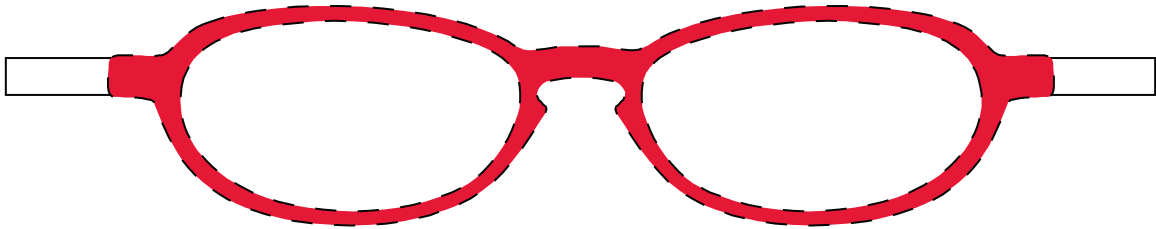

## Paper Doll - Holly

Infinitely lovely, but a tad bit wild. Just right for smaller faces, Holly's horizontal ovals and temples are made of hand-polished acetate.

Once printed, this ruler should measure 4" in length