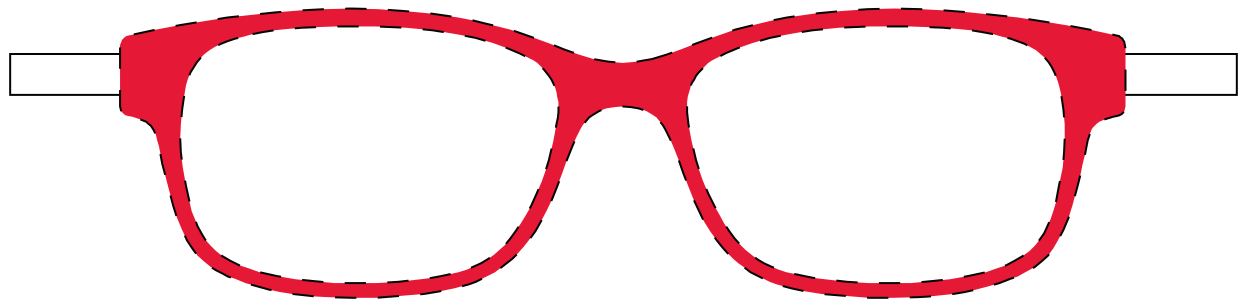

FLUTTER

Paper Doll - Emma

The epitome of cool glamour with a sense of humor. Emma is an elegant hand-polished acetate frame with high joints connecting nickel-free metal temples.

Once printed, this ruler should measure 4" in length

Cut along the dotted lines