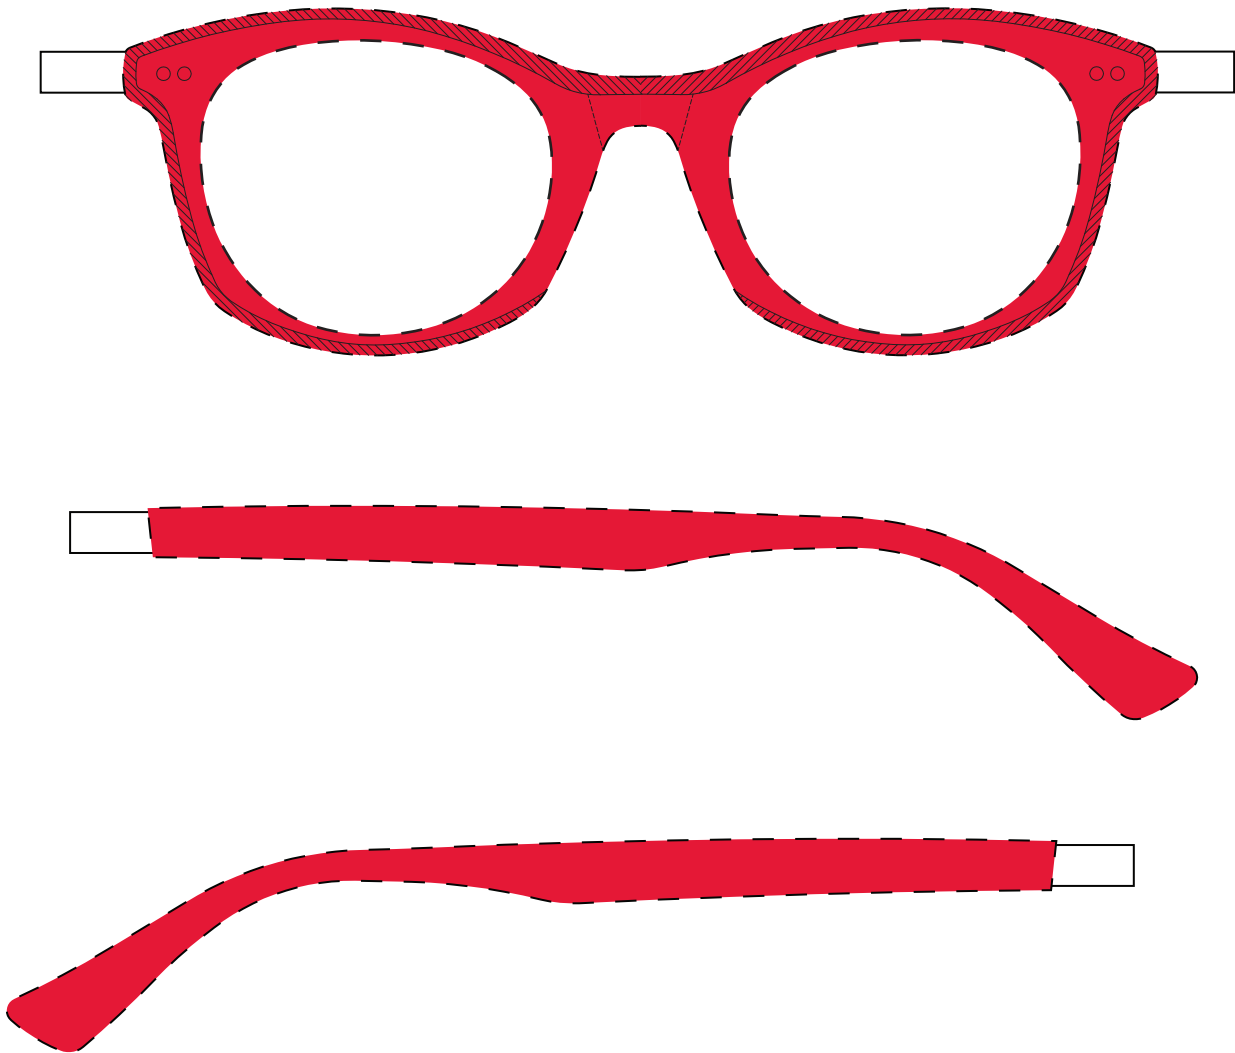

FLUTTER

# Paper Doll - Eloise

Once printed, this ruler should measure 4" in length

Cut along the dotted lines