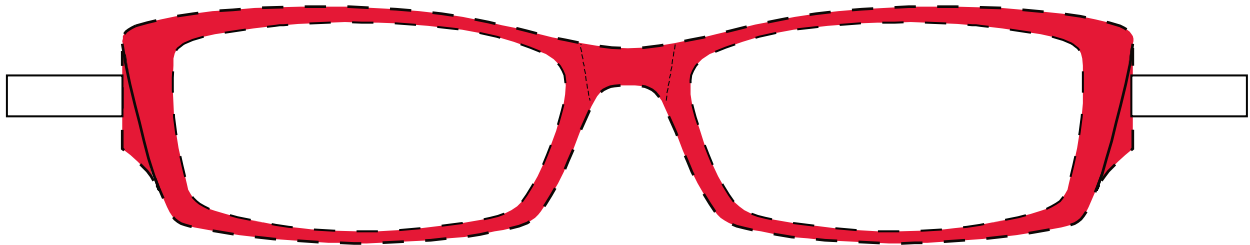

FLUTTER

Paper Doll - Daisy

It was just like love at first sight. With upswept frames, Daisy angular frames and temples are made of hand-polished acetate.

Once printed, this ruler should measure 4" in length

Cut along the dotted lines 