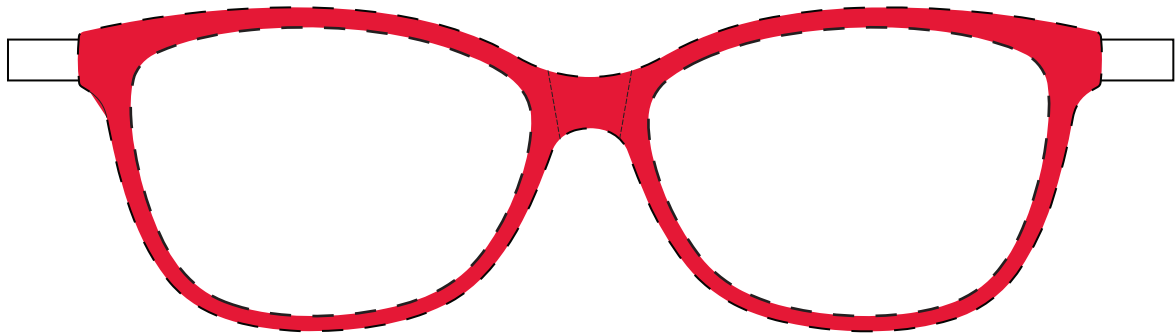

FLUTTER

Paper Doll - Chanel

Once printed, this ruler should measure 4" in length

Cut along the dotted lines 